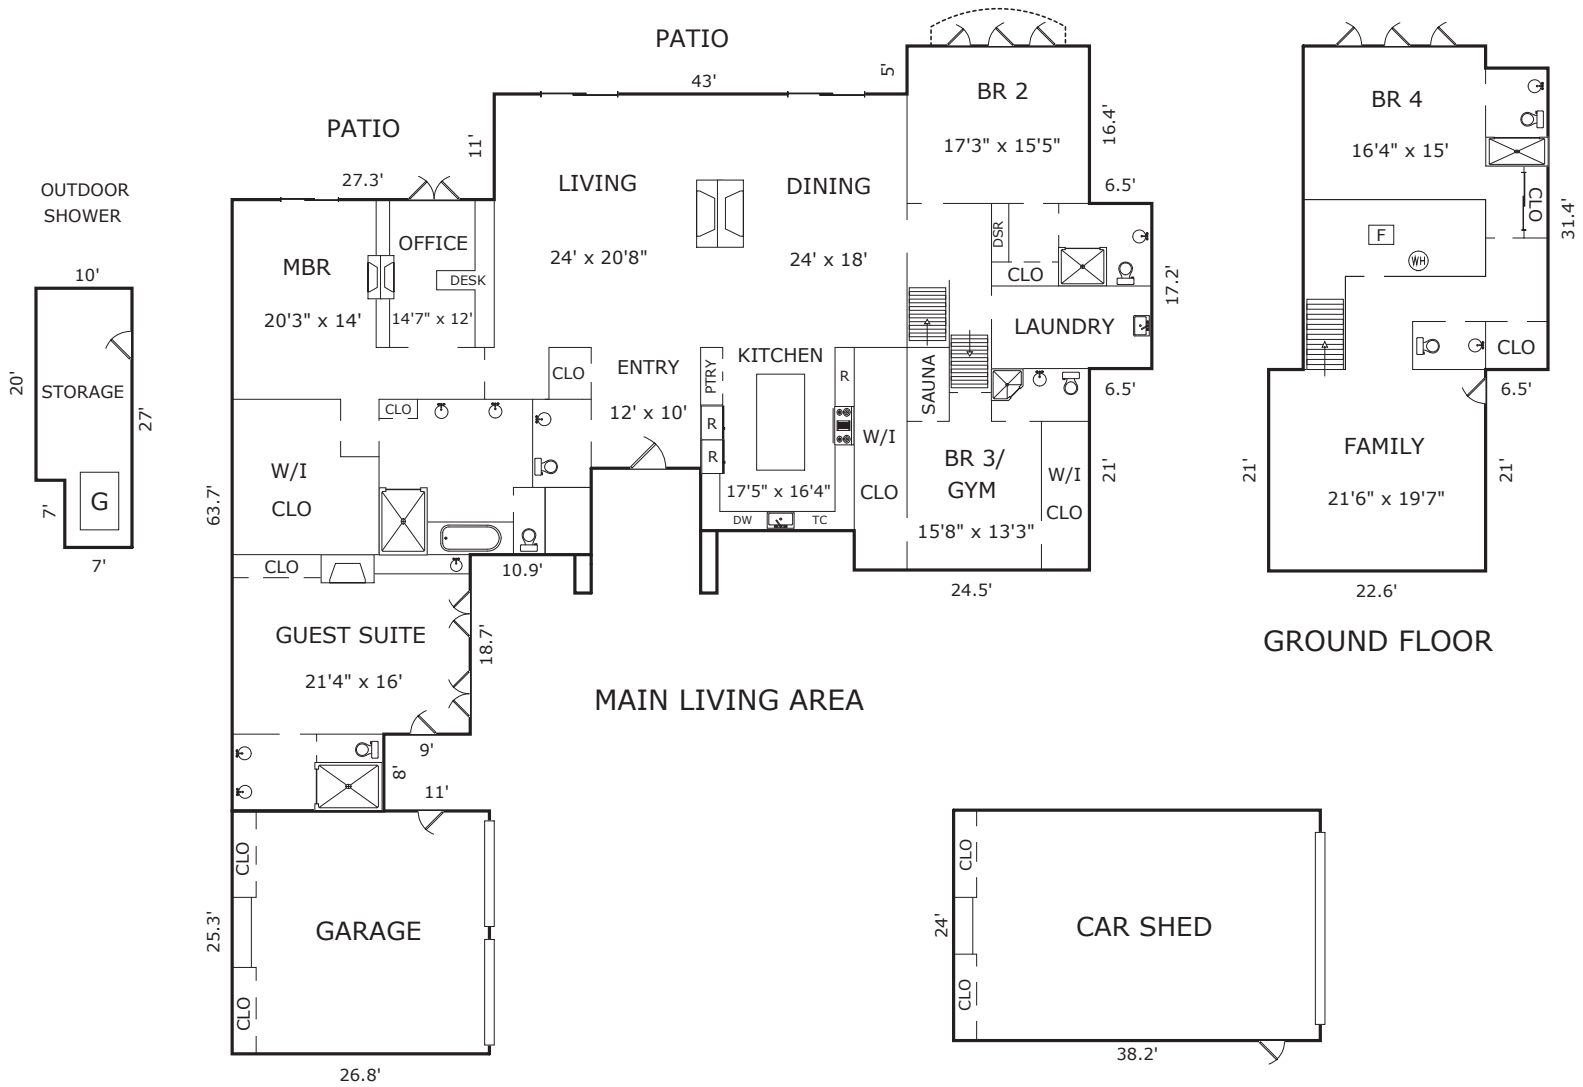

## AREA CALCULATIONS (approximate)

|                   |              |
|-------------------|--------------|
| Main Living Area: | 4,680sf      |
| Ground Floor:     | <u>1,124</u> |
| Net Livable Area: | 5,804sf      |
|                   |              |
| Garage:           | 678          |
| Car Shed:         | 917          |
| Storage:          | 249          |